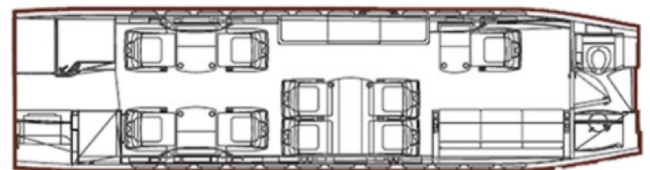

- » Cabin Height: 6'2"
- » Cabin Width: 7'8"
- » Cabin Length: 31'
- » Cruise Speed: 515 MPH
- » Maximum Range: 4,350 sm

MOUNTAIN AVIATION

Operations, Aircraft, and Personnel based at:
Rocky Mountain Metropolitan (BJC), Centennial Airport (APA), Gowen Field (BOI),
Eagle/Vail (EGE), and Aspen (ASE)