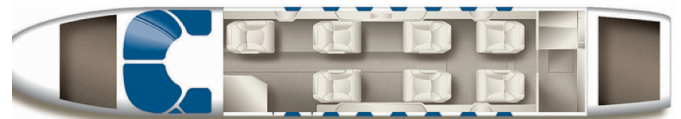

CITATION ENCORE

At 490-mph and with exceptional short field take-off and landing capabilities, the Citation Encore is one of the most popular business jet lines of all time. This comfortable cabin can seat you and 6 of your friends or colleagues, depending on selected Citation Encore in the Mountain Aviation fleet.

8 PASSENGER LIGHT JET

- » Cabin Height: 4'7"
- » Cabin Width: 4'8"
- » Cabin Length: 17'3"
- » Baggage Capacity: 82 cubic ft
- » Cruise Speed: 490 MPH
- » Maximum Range: 1800 sm

MOUNTAIN AVIATION

Operations, Aircraft, and Personnel based at:
Rocky Mountain Metropolitan (BJC), Centennial Airport (APA), Gowen Field (BOI),
Eagle/Vail (EGE), and Aspen (ASE)